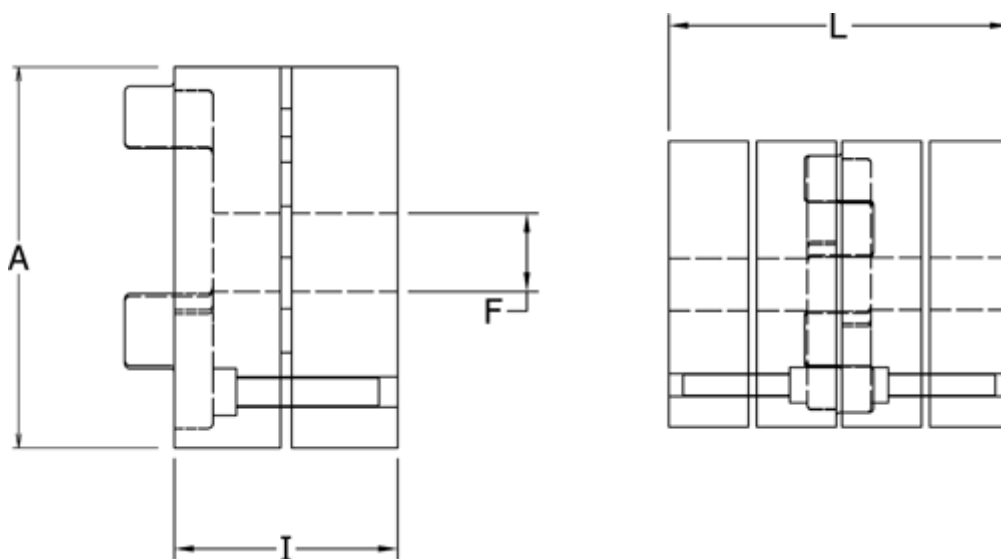

Article number: 3335028A024

Description: Conical Clamping Klonex ES 28/38  
ALU Aluminium, Bore 24H7 mm

## Measures

A = 65  
F = 24  
I = 35.0  
L = 90  
t = M5